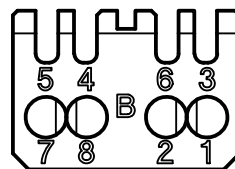

Diritti riservati All rights reserved

Pin Assignment	
T568B	
1	White - Orange
2	Orange
3	White - Green
4	Blue
5	White - Blue
6	Green
7	White - Brown
8	Brown

Dimensions  
in mm

Simplified representation with dimensions without tolerance

Original Size A4

Date 31/03/22

Sign. G.Renna

CX 01 J8BIF

Female modular, RJ45 IDC connector

Scale

1:1