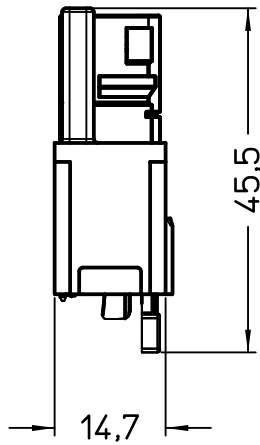

Diritti riservati All rights reserved

Pin Assignment	
T568B	
1	White - Orange
2	Orange
3	White - Green
4	Blue
5	White - Blue
6	Green
7	White - Brown
8	Brown

Dimensions  
in mm

Simplified representation with dimensions without tolerance

Original Size A4

Date 31/03/22

Sign. G.Renna

CX 01 J8BIF

Female modular, RJ45 IDC connector

Scale

1:1